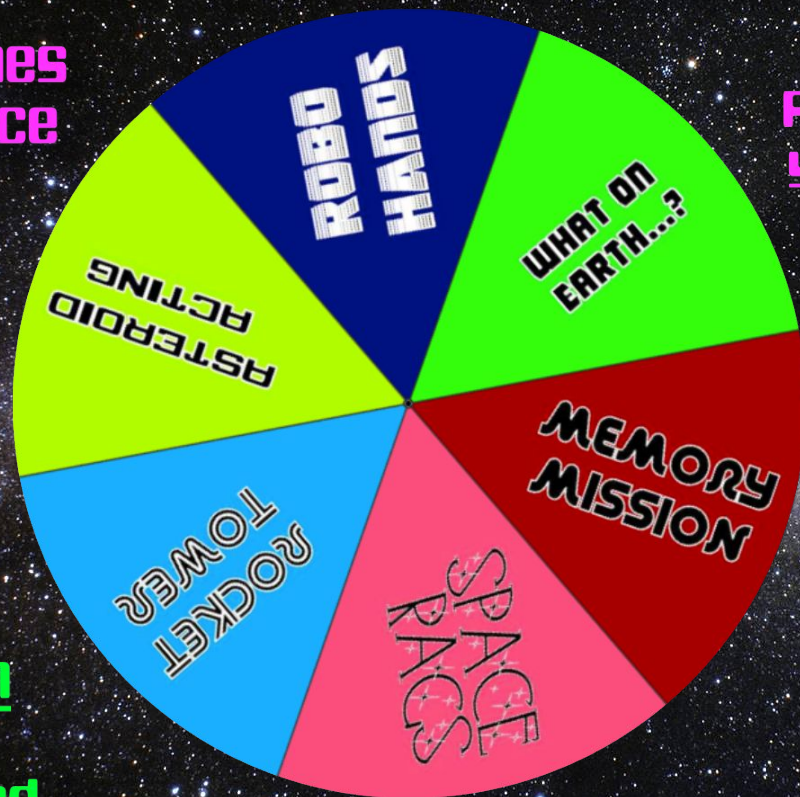

INTERGALACTIC
PSYCHEDELIC
SPACE INVASION
GAME SHOW

THE ALIENS ARE COMING

*"Effortlessly charming
and devilishly naughty"*
Lillingston Events

**Outrageous alien hosts, Egocentrica and
Headinhisarsica, bring the galaxies wildest game
show to planet earth.**

A vibrant, colorful view of the Milky Way galaxy against a dark starry background. The galaxy's spiral arms are visible, with a mix of blue, purple, and orange hues. The background is filled with numerous bright and dim stars.

PLAY

TRAILER

WHEEL OF MISFORTUNE

Human Glad Rags

Wear as many clothes as you can and dance

Rocket Tower

Build a rocket with household objects

Asteroid Acting

Cosmic charades

Earthling Humiliation

Booby trap
public shaming round

Memory Mission

Conveyor belt of psychedelic objects you must remember

Stars in Their Eyes

Song completion
singing round

Comet Comics